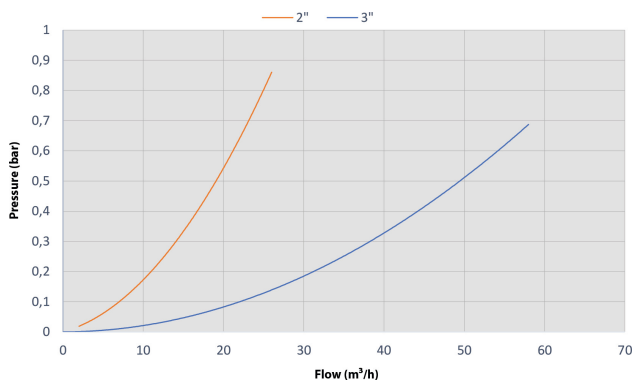

TECHNICAL SPECIFICATIONS

Colour black

Material PA glass fibre reinforced

Connection male thread

Pressure 6 bar

Type 20FLI

Size 2"

Last modified date: 27/05/2026

Bosta UK Ltd.
Reflection House
Olding Road
Bury St. Edmunds
Suffolk
IP33 3TA
T +44 (0) 1284 716580
E enquiries@bosta.co.uk
<http://www.bosta.com>