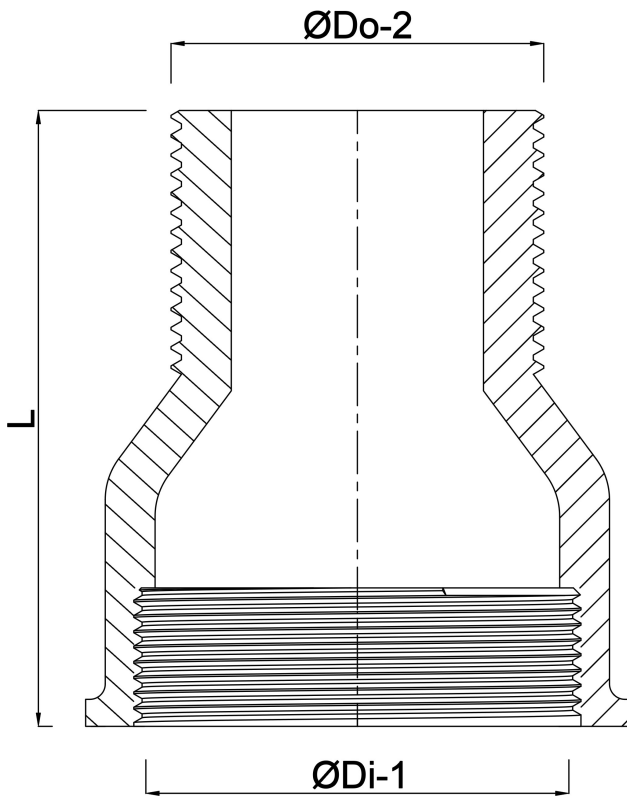

**Profec Nr. 246 Reducer socket
cast iron galvanised 1" x 1/2"
female thread x male thread
25bar DVGW (1024608)**

TECHNICAL SPECIFICATIONS

Material	cast iron
Surface treatment	galvanised
Approval	DVGW
Connection	female thread x male thread
Fitting nr.	Nr. 246
Temperature range	-20°C - 120°C
Pressure	25 bar
Size	1" x 1/2"

DIMENSIONS

L	55 mm
ØDi-1	1 "
ØDo-2	1/2 "

Last modified date: 24/05/2026

Bosta UK Ltd.
Reflection House
Olding Road
Bury St. Edmunds
Suffolk
IP33 3TA
T +44 (0) 1284 716580
E enquiries@bosta.co.uk
<http://www.bosta.com>