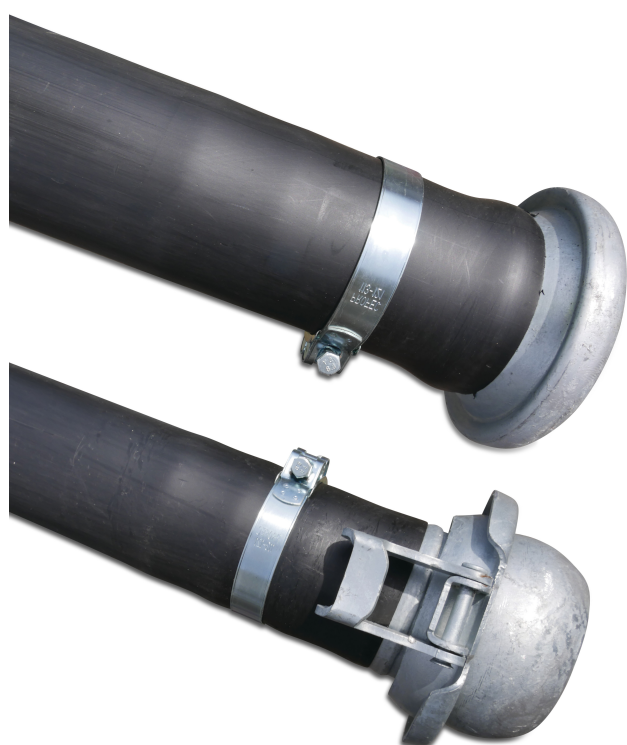

**Quick coupler pipe PE40
regenerated 108 mm female
part Bauer x male part Bauer
6m type Bauer (7044119)**

TECHNICAL SPECIFICATIONS

Type	Bauer
Material	PE40 regenerated
Connection	female part Bauer x male part Bauer
Length	6 m
Bending angle	15 °
Size	108 mm
Wall thickness	4.2 mm