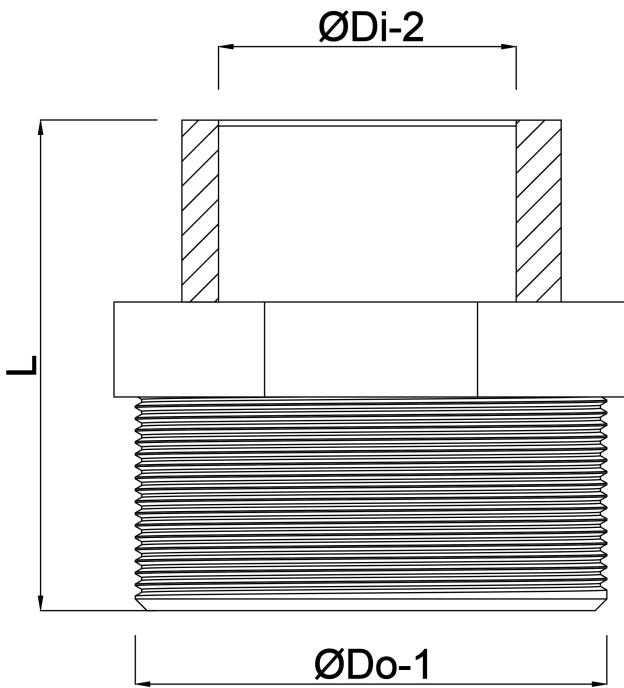

**Reducer bush PP 1" x 1/2" male
thread x female thread 10bar
beige (0330451)**

TECHNICAL SPECIFICATIONS

Colour	beige
Material	PP
Connection	male thread x female thread
Pressure	10 bar
Size	1" x 1/2"

DIMENSIONS

L	42 mm
ØDi-2	1 "
ØDo-1	1/2 "

Last modified date: 23/05/2026

Bosta UK Ltd.
Reflection House
Olding Road
Bury St. Edmunds
Suffolk
IP33 3TA
T +44 (0) 1284 716580
E enquiries@bosta.co.uk
<http://www.bosta.com>