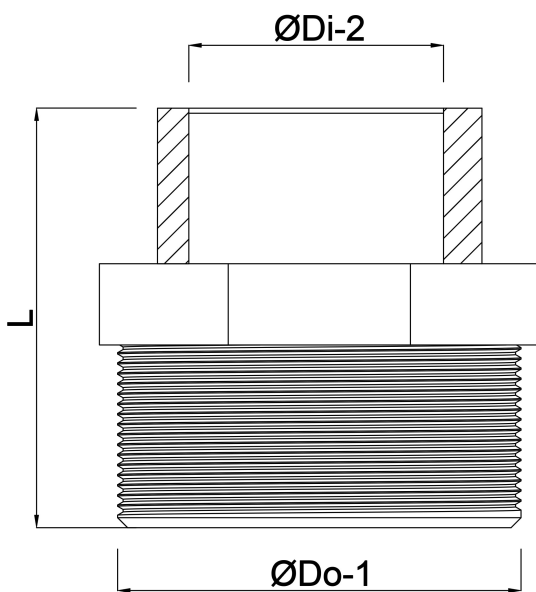

**Reducer bush PP 1" x 1/2" male  
thread x female thread 10bar  
beige (0330451)**

# TECHNICAL SPECIFICATIONS

Colour	beige
Material	PP
Connection	male thread x female thread
Pressure	10 bar
Size	1" x 1/2"

## DIMENSIONS

L	42 mm
ØDi-2	1 "
ØDo-1	1/2 "

**Last modified date: 13/03/2026**

Bosta UK Ltd.  
Reflection House  
Olding Road  
Bury St. Edmunds  
Suffolk  
IP33 3TA  
T +44 (0) 1284 716580  
E [enquiries@bosta.co.uk](mailto:enquiries@bosta.co.uk)  
<http://www.bosta.com>