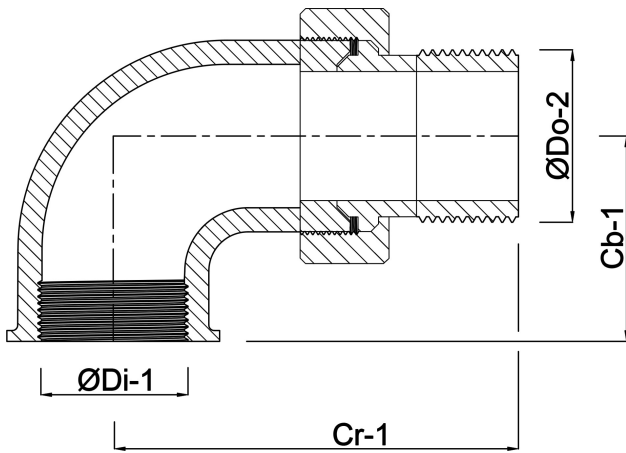

**Profec Nr. 956 Union elbow 90°  
brass 1 1/4" female thread x  
male thread 20bar type conical  
(0710465)**

# TECHNICAL SPECIFICATIONS

Type	conical
Material	brass
Connection	female thread x male thread
Fitting nr.	Nr. 956
Size	1 1/4"
Pressure	20 bar

## DIMENSIONS

Cb-1	39 mm
Cr-1	84 mm
ØDi-1	1 1/4 "
ØDo-1	1 1/4 "
β	90 °

**Last modified date: 24/05/2026**

Bosta UK Ltd.  
Reflection House  
Olding Road  
Bury St. Edmunds  
Suffolk  
IP33 3TA  
T +44 (0) 1284 716580  
E [enquiries@bosta.co.uk](mailto:enquiries@bosta.co.uk)  
<http://www.bosta.com>