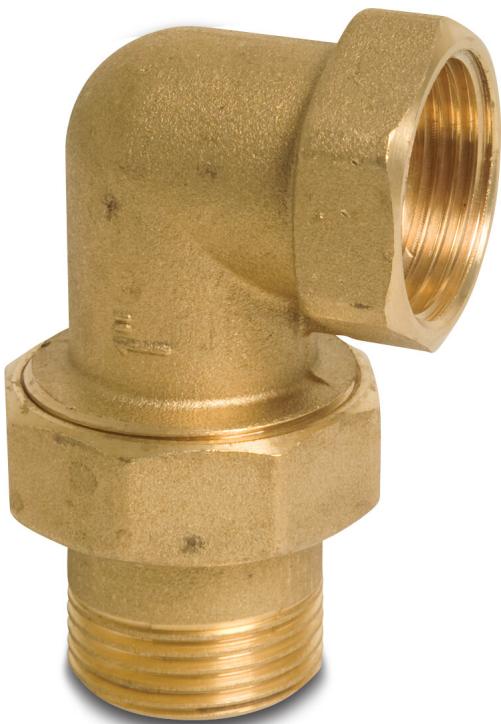

**Profec Nr. 956 Union elbow 90°  
brass 1 1/4" female thread x  
male thread 20bar type conical  
(0710465)**

# TECHNICAL SPECIFICATIONS

Type	conical
Material	brass
Connection	female thread x male thread
Fitting nr.	Nr. 956
Size	1 1/4"
Pressure	20 bar

## DIMENSIONS

Cb-1	39 mm
Cr-1	84 mm
ØDi-1	1 1/4 "
ØDo-1	1 1/4 "
β	90 °

**Last modified date: 24/05/2026**

Bosta UK Ltd.  
Reflection House  
Olding Road  
Bury St. Edmunds  
Suffolk  
IP33 3TA  
T +44 (0) 1284 716580  
E [enquiries@bosta.co.uk](mailto:enquiries@bosta.co.uk)  
<http://www.bosta.com>