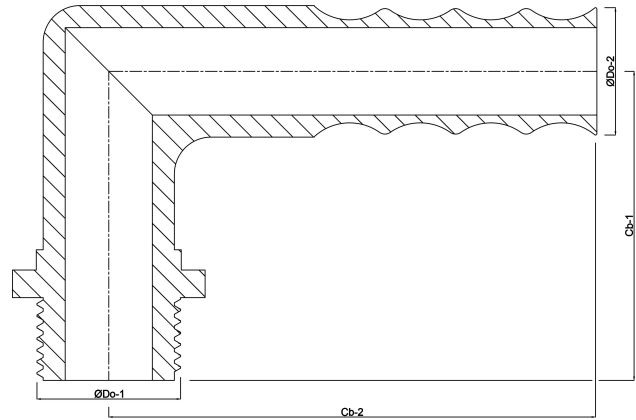

**Hose tail elbow 90° PA (nylon)
3/4" x 20 mm male thread x
hose tail 16bar white (0440546)**

TECHNICAL SPECIFICATIONS

Colour	white
Material	PA (nylon)
Connection	male thread x hose tail
Max. temperature	80 °C
Pressure	16 bar
Max. temp.	80 °C
Size	3/4" x 20 mm

DIMENSIONS

Cb-1	56 mm
Cb-2	53.7 mm
ØDo-1	3/4 "
ØDo-2	20 mm
β	90 °

Last modified date: 23/05/2026

Bosta UK Ltd.
Reflection House
Olding Road
Bury St. Edmunds
Suffolk
IP33 3TA
T +44 (0) 1284 716580
E enquiries@bosta.co.uk
<http://www.bosta.com>