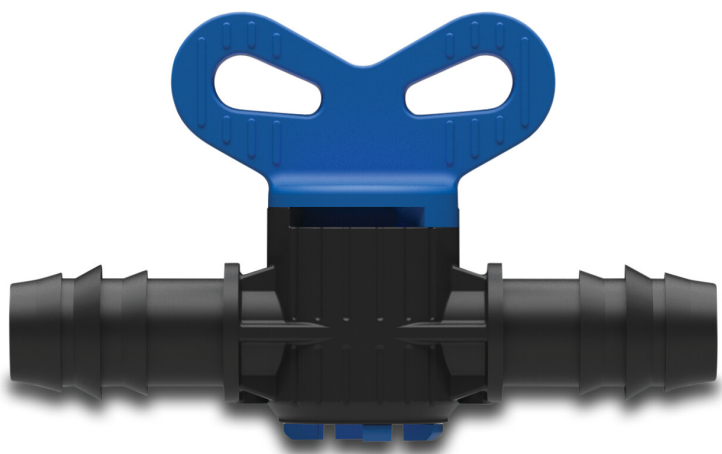

Plug valve PP 20 mm barbed 6bar black (7038117)

TECHNICAL SPECIFICATIONS

Colour	black
--------	-------

Material	PP
----------	----

Operation	lever
-----------	-------

Material housing	polypropylene
------------------	---------------

Connection	barbed
------------	--------

Pressure	6 bar
----------	-------

Size	20 mm
------	-------

PRODUCT INFORMATION

All diameters correspond to the outside diameter of PE pipes.

Last modified date: 27/05/2026