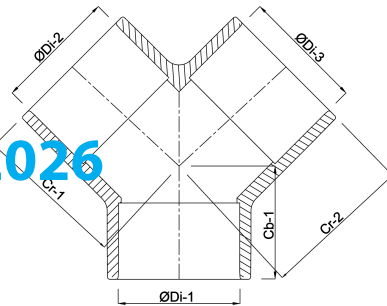

**Profec Y-piece PVC-U 75 mm
glue socket 16bar grey
(0101399)**

TECHNICAL SPECIFICATIONS

Colour	grey
Material	PVC-U
Connection	glue socket
Pressure	16 bar
Size	75 mm

DIMENSIONS

Cb-1	61 mm
Cr-1	89 mm
Cr-2	89 mm
ØDi-1	75 mm
ØDi-2	75 mm
ØDi-3	75 mm