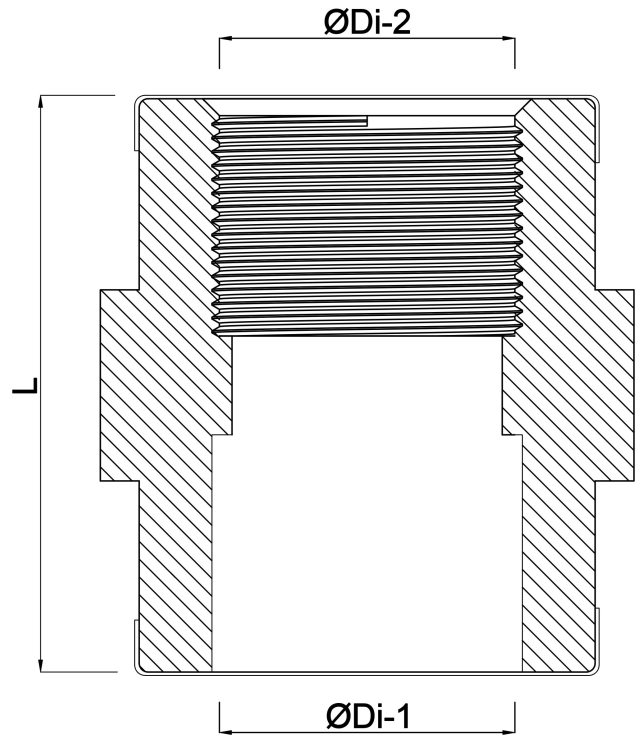

**VDL Adaptor socket PVC-U 50  
mm x 1 1/2" glue socket x  
female thread 16bar grey with  
stainless steel ring type  
reinforced (7002762)**

**V-L Van de Lande**

# TECHNICAL SPECIFICATIONS

Colour	grey
Type	reinforced
Material	PVC-U
Feature	with stainless steel ring
Connection	glue socket x female thread
Size	50 mm x 1 1/2"
Pressure	16 bar

# DIMENSIONS

F-1	25 mm
F-2	25 mm
L	58 mm
ØDi-1	50 mm
ØDi-2	1 1/2 "

**Last modified date: 25/05/2026**

Bosta UK Ltd.  
Reflection House  
Olding Road  
Bury St. Edmunds  
Suffolk  
IP33 3TA  
T +44 (0) 1284 716580  
E [enquiries@bosta.co.uk](mailto:enquiries@bosta.co.uk)  
<http://www.bosta.com>