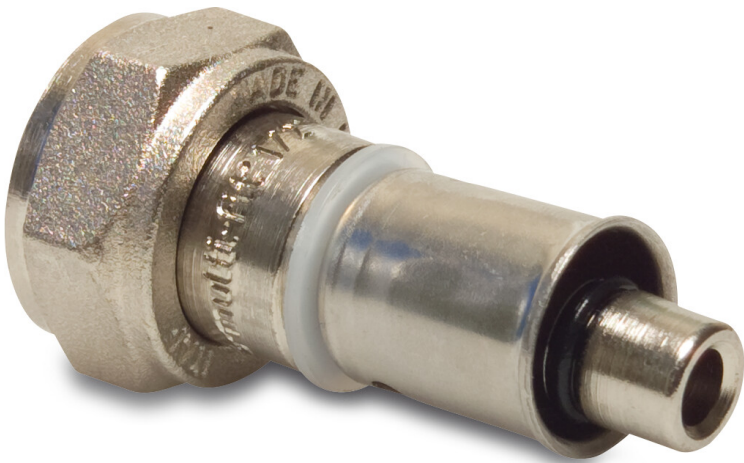

**Multi-Fit Adaptor socket brass
nickel plated 20 mm x 1/2"
Multi-fit x female threaded nut
20bar KIWA (0701907)**

TECHNICAL SPECIFICATIONS

Material	brass
Surface treatment	nickel plated
Approval	KIWA
Material seal	EPDM
Connection	Multi-fit x female threaded nut
Temperature range	-20°C - 110°C
Pressure	20 bar
Size	20 mm x 1/2"
Length	28,3 mm
Outer ø	46 mm
Wall thickness	2,0 mm