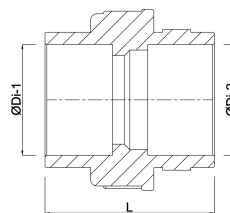

VDL Union coupler PVC-U 63 mm glue socket 16bar grey type B (7018205)

VDL Van de Lande

TECHNICAL SPECIFICATIONS

Colour grey

Type B

Material PVC-U

Material seal EPDM

Connection glue socket

Pressure 16 bar

Size 63 mm

DIMENSIONS

L 98 mm

P-1 38 mm

P-2 38 mm

ØDi-1 50 mm

ØDi-2 50 mm