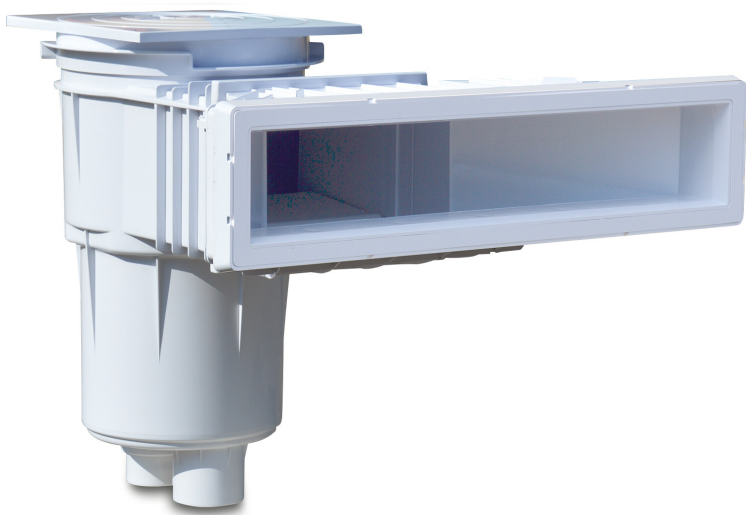

Hayward High waterline skimmer wide ABS 2" female thread grey Mirror type with brass M6 thread (7021250)

 **HAYWARD**

TECHNICAL SPECIFICATIONS

Type with brass M6 thread

Material ABS/stainless steel

Suitable for liner pools

Connection female thread

Colour grey

Model Mirror

Size 2"

DIMENSIONS

A 634 mm

B 483.8 mm

C 539.1 mm