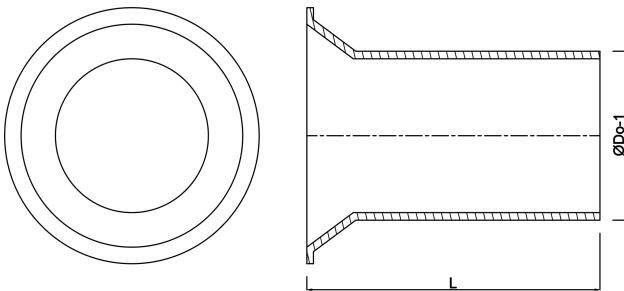

TECHNICAL SPECIFICATIONS

Type made from tubing

Material PVC

Connection glue spigot

Size 160 mm

DIMENSIONS

L 210 mm

ØDo-1 160 mm

Last modified date: 25/05/2026

Bosta UK Ltd.
Reflection House
Olding Road
Bury St. Edmunds
Suffolk
IP33 3TA
T +44 (0) 1284 716580