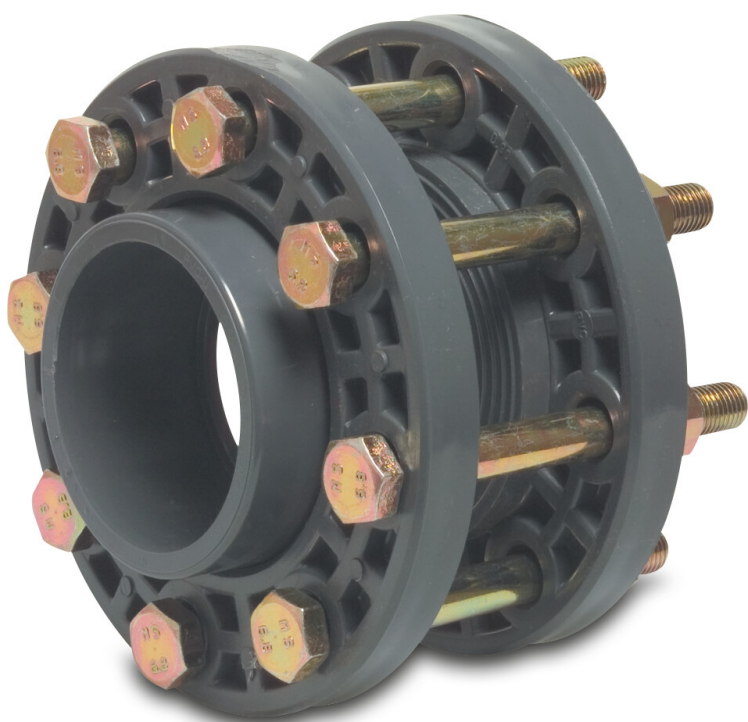

Profec Flange set PVC-U 140 mm glue socket 16bar DN125 grey PN10/16 (0101466)

TECHNICAL SPECIFICATIONS

Colour	grey
Material	PVC-U
Material bolts	steel
Connection	glue socket
Size	140 mm
Bolt	M16 x 170
Packaging	2 pcs
DN	125
Flange	PN10/16
Weight	5.42 kg
Pressure	16 bar
PCD	210 mm
Holes	8

PRODUCT INFORMATION

2 flange rings & 2 flange adaptors complete with nuts bolts & washers.

Last modified date: 22/05/2026

Bosta UK Ltd.
Reflection House
Olding Road
Bury St. Edmunds
Suffolk
IP33 3TA
T +44 (0) 1284 716580
E enquiries@bosta.co.uk
<http://www.bosta.com>