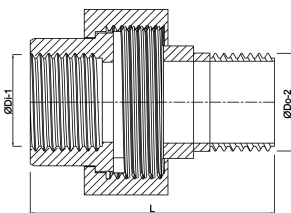

**Profec Nr. 955 Union coupler  
brass 1 1/4" female thread x  
male thread 20bar type  
cylindrical (0710469)**

# TECHNICAL SPECIFICATIONS

Type	cylindrical
Material	brass
Connection	female thread x male thread
Fitting nr.	Nr. 955
Pressure	20 bar
Size	1 1/4"
Length	71 mm

## DIMENSIONS

F-1	15 mm
F-2	16 mm
L	71 mm
ØDi-1	1 1/4 "
ØDo-2	1 1/4 "

**Last modified date: 13/03/2026**

Bosta UK Ltd.  
Reflection House  
Olding Road  
Bury St. Edmunds  
Suffolk  
IP33 3TA  
T +44 (0) 1284 716580  
E [enquiries@bosta.co.uk](mailto:enquiries@bosta.co.uk)  
<http://www.bosta.com>