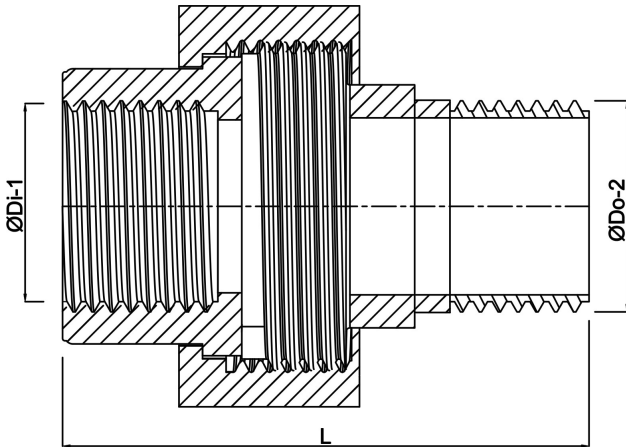

**Profec Nr. 955 Union coupler  
brass 1 1/4" female thread x  
male thread 20bar type  
cylindrical (0710469)**

# TECHNICAL SPECIFICATIONS

Type	cylindrical
Material	brass
Connection	female thread x male thread
Fitting nr.	Nr. 955
Pressure	20 bar
Size	1 1/4"
Length	71 mm

## DIMENSIONS

F-1	15 mm
F-2	16 mm
L	71 mm
ØDi-1	1 1/4 "
ØDo-2	1 1/4 "

**Last modified date: 24/05/2026**

Bosta UK Ltd.  
Reflection House  
Olding Road  
Bury St. Edmunds  
Suffolk  
IP33 3TA  
T +44 (0) 1284 716580  
E [enquiries@bosta.co.uk](mailto:enquiries@bosta.co.uk)  
<http://www.bosta.com>