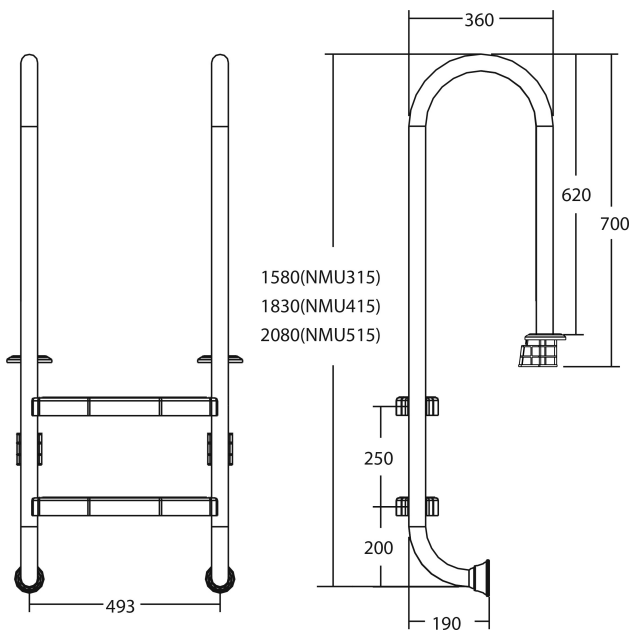

# Flotide Pool steps stainless steel 316 type anchor small model 3 steps (7026917)

**FLOTIDE**

# TECHNICAL SPECIFICATIONS

Type anchor small model

Material stainless steel 316

Number of Steps 3

## PRODUCT INFORMATION

Flotide pool ladder (small model) is attached 170mm behind the pool edge. All ladders include an anti-slip pad.

**Last modified date: 26/05/2026**

Bosta UK Ltd.  
Reflection House

Olding Road  
Bury St. Edmunds  
Suffolk  
IP33 3TA  
T +44 (0) 1284 716580  
E [enquiries@bosta.co.uk](mailto:enquiries@bosta.co.uk)  
<http://www.bosta.com>