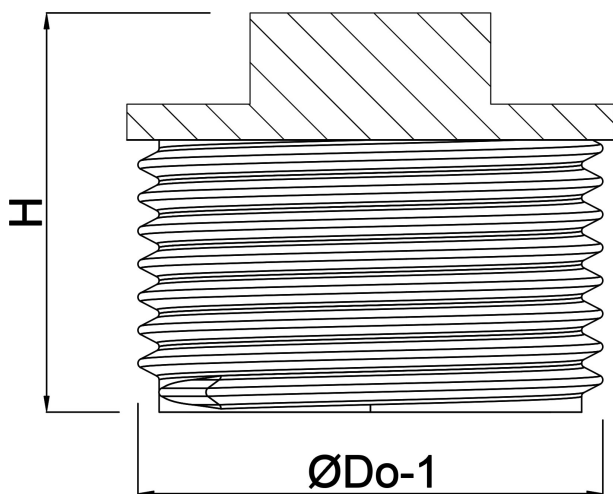

Profec Nr. 290 Plug brass 4" male thread 40bar (0708903)

TECHNICAL SPECIFICATIONS

Material	brass
Connection	male thread
Fitting nr.	Nr. 290
Temperature range	-10°C - 115°C
Size	4"
Pressure	40 bar

DIMENSIONS

F-1	50 mm
H	57 mm
ØDo-1	4 "

Last modified date: 13/03/2026

Bosta UK Ltd.
Reflection House
Olding Road
Bury St. Edmunds
Suffolk
IP33 3TA
T +44 (0) 1284 716580
E enquiries@bosta.co.uk
<http://www.bosta.com>