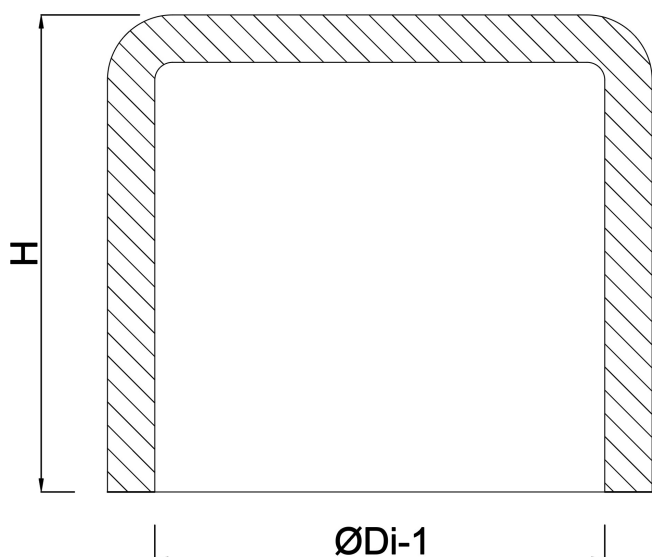

VDL Cap PVC-U 25 mm glue socket 16bar grey (7002813)

VL Van de Lande

TECHNICAL SPECIFICATIONS

Colour	grey
Material	PVC-U
Size	25 mm
Connection	glue socket
Pressure	16 bar

DIMENSIONS

H	29 mm
P-1	19 mm
ØDi-1	25 mm