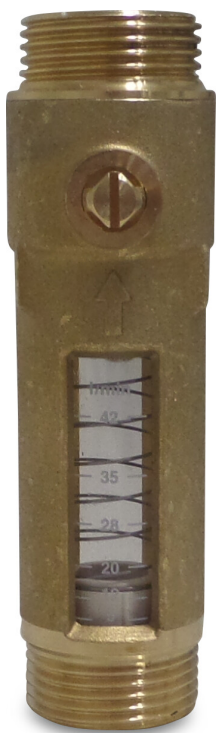

**Flow meter brass 1 1/4" male
thread 10bar 5-42l/min DN20
brass (0800054)**

TECHNICAL SPECIFICATIONS

Colour	brass
Material	brass
Connection	male thread
Pressure	10 bar
Max. temp.	120 °C
Capacity	5-42 l/min
Flow range	300 - 2520 ltr/h
Size	1 1/4"
DN	20