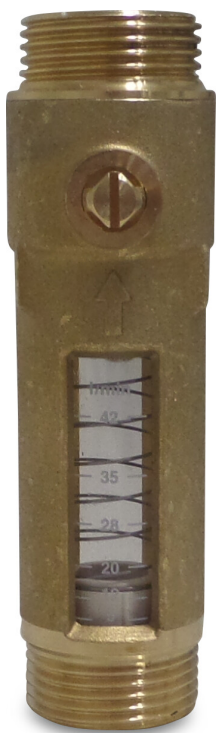

**Flow meter brass 1 1/4" male  
thread 10bar 5-42l/min DN20  
brass (0800054)**

# TECHNICAL SPECIFICATIONS

Colour brass

Material brass

Connection male thread

Pressure 10 bar

Max. temp. 120 °C

Capacity 5-42 l/min

Flow range 300 - 2520 ltr/h

Size 1 1/4"

DN 20

**Last modified date: 08/03/2026**

Bosta UK Ltd.  
Reflection House  
Olding Road  
Bury St. Edmunds  
Suffolk  
IP33 3TA  
T +44 (0) 1284 716580  
E [enquiries@bosta.co.uk](mailto:enquiries@bosta.co.uk)  
<http://www.bosta.com>