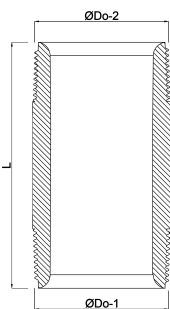

**Profec Nr. 23 Pipe nipple brass
3/4" male thread 40bar 80 mm
(0701823)**

TECHNICAL SPECIFICATIONS

Material	brass
Connection	male thread
Fitting nr.	Nr. 23
Pressure	40 bar
Size	3/4"
Length	80 mm

DIMENSIONS

F-1	16 mm
F-2	16 mm
L	80 mm
ØDo-1	3/4 "
ØDo-2	3/4 "

Last modified date: 13/03/2026

Bosta UK Ltd.
Reflection House
Olding Road
Bury St. Edmunds
Suffolk
IP33 3TA
T +44 (0) 1284 716580
E enquiries@bosta.co.uk
<http://www.bosta.com>