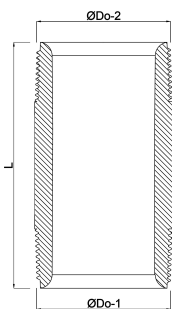

**Profec Nr. 23 Pipe nipple brass
1 1/4" male thread 40bar 150
mm (0701847)**

TECHNICAL SPECIFICATIONS

Material	brass
Connection	male thread
Fitting nr.	Nr. 23
Pressure	40 bar
Size	1 1/4"
Length	150 mm

DIMENSIONS

L	150 mm
ØDo-1	1 1/4 "
ØDo-2	1 1/4 "
F-1	21 mm
F-2	21 mm

Last modified date: 02/10/2025

Bosta UK Ltd.
Reflection House
Olding Road
Bury St. Edmunds
Suffolk
IP33 3TA
T +44 (0) 1284 716580
E enquiries@bosta.co.uk
<http://www.bosta.com>