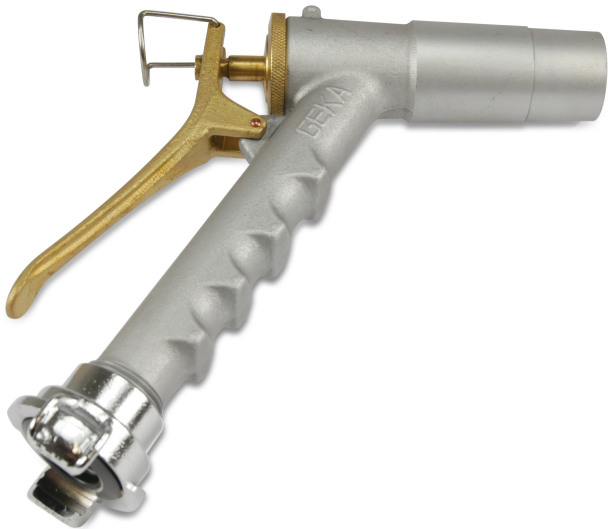

Spray pistol aluminium 3/4" quick coupler CD 40 type 110 (0451010)

TECHNICAL SPECIFICATIONS

Type	110
Material	aluminium
Coping distance	40 CD
Connection	quick coupler
Size	3/4"

Last modified date: 23/05/2026