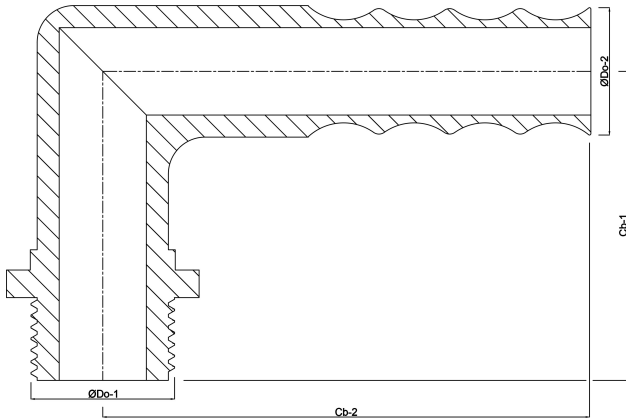

**Hose tail elbow 90° nylon 1/8"  
x 6 mm male thread x hose tail  
10bar grey (0440188)**

# TECHNICAL SPECIFICATIONS

Colour	grey
Material	nylon
Connection	male thread x hose tail
Max. temperature	80 °C
Pressure	10 bar
Size	1/8" x 6 mm

# DIMENSIONS

Cb-1	21 mm
Cb-2	28.5 mm
ØDo-1	1/8 "
ØDo-2	6 mm
β	90 °

**Last modified date: 23/05/2026**

Bosta UK Ltd.  
Reflection House  
Olding Road  
Bury St. Edmunds  
Suffolk  
IP33 3TA  
T +44 (0) 1284 716580  
E [enquiries@bosta.co.uk](mailto:enquiries@bosta.co.uk)  
<http://www.bosta.com>