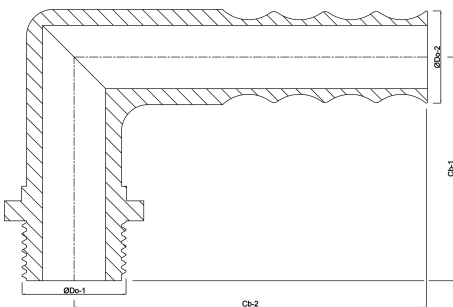

**Hose tail elbow 90° nylon 1/8"  
x 6 mm male thread x hose tail  
10bar grey (0440188)**

# TECHNICAL SPECIFICATIONS

Colour	grey
Material	nylon
Connection	male thread x hose tail
Max. temperature	80 °C
Pressure	10 bar
Size	1/8" x 6 mm

## DIMENSIONS

Cb-1	21 mm
Cb-2	28.5 mm
ØDo-1	1/8 "
ØDo-2	6 mm
β	90 °

**Last modified date: 13/03/2026**

Bosta UK Ltd.  
Reflection House  
Olding Road  
Bury St. Edmunds  
Suffolk  
IP33 3TA  
T +44 (0) 1284 716580  
E [enquiries@bosta.co.uk](mailto:enquiries@bosta.co.uk)  
<http://www.bosta.com>