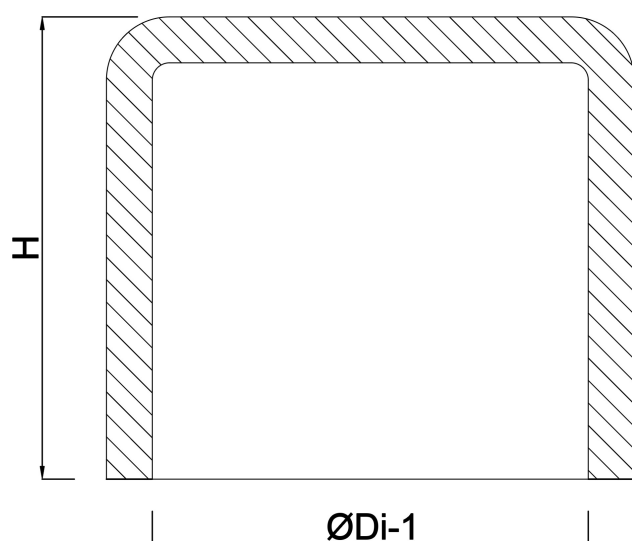

VDL Cap PVC-U 110 mm glue socket 16bar grey (7002820)

VL Van de Lande

TECHNICAL SPECIFICATIONS

Colour grey

Material PVC-U

Size 110 mm

Connection glue socket

Pressure 16 bar

DIMENSIONS

H 95 mm

P-1 61 mm

ØDi-1 110 mm

Last modified date: 24/05/2026

Bosta UK Ltd.
Reflection House
Olding Road
Bury St. Edmunds
Suffolk
IP33 3TA
T +44 (0) 1284 716580
E enquiries@bosta.co.uk
<http://www.bosta.com>