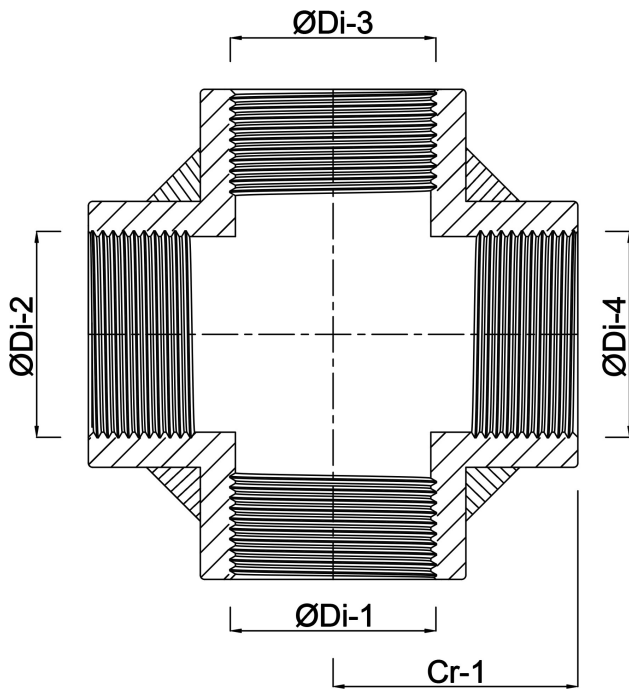

# Profec Nr. 180 Cross-piece cast iron galvanised 1/2" female thread 25bar DVGW (1018003)

# TECHNICAL SPECIFICATIONS

Material	cast iron
Surface treatment	galvanised
Approval	DVGW
Connection	female thread
Fitting nr.	Nr. 180
Pressure	25 bar
Size	1/2"

# DIMENSIONS

Cr-1	28 mm
L	56 mm
ØDi-1	1/2 "
ØDi-2	1/2 "
ØDi-3	1/2 "
ØDi-4	1/2 "

**Last modified date: 24/05/2026**

Bosta UK Ltd.  
Reflection House  
Olding Road  
Bury St. Edmunds  
Suffolk  
IP33 3TA  
T +44 (0) 1284 716580  
E [enquiries@bosta.co.uk](mailto:enquiries@bosta.co.uk)  
<http://www.bosta.com>