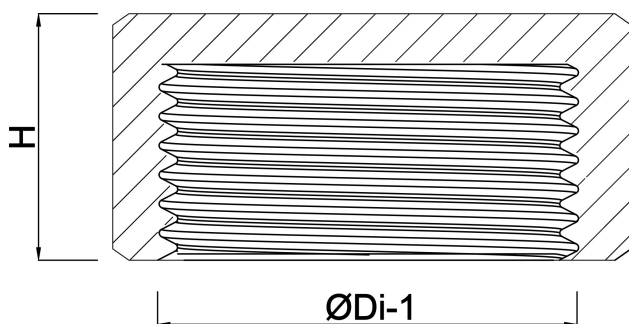

**Profec Nr. 300 Cap stainless
steel 316 3/8" female thread
16bar type hexagon (0080702)**

TECHNICAL SPECIFICATIONS

Material stainless steel 316

Connection female thread

Fitting nr. Nr. 300

Pressure 16 bar

Max. temp. 100 °C

Type hexagon

Size 3/8"

DIMENSIONS

H 15.5 mm

K-1 18.7 mm

ØDi-1 3/8 "

Last modified date: 22/05/2026