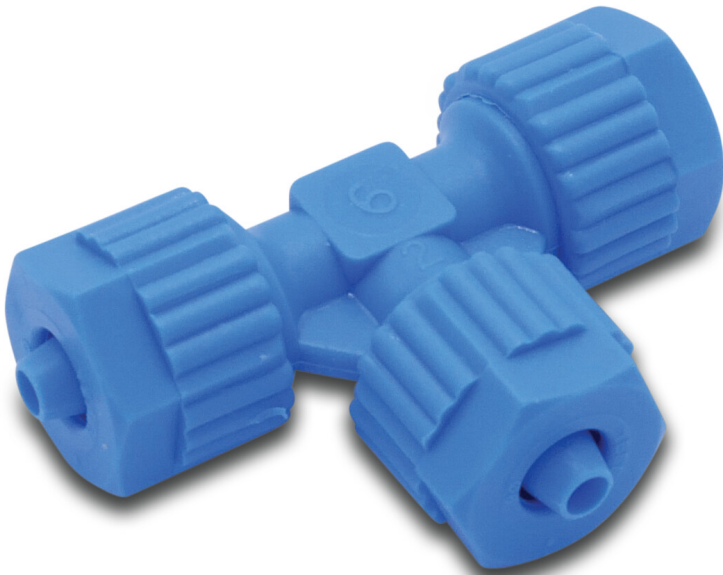

# Tefen T-piece 90° PA glass fibre reinforced 8 mm barbed 14bar blue (7030218)

 **tefen**  
Flow & Dosing Solutions

 **bosta**  
bringing water to life

# TECHNICAL SPECIFICATIONS

Colour	blue
Material	PA glass fibre reinforced
Connection	barbed
Temperature range	4°C - 90°C
Pressure	14 bar
Size	8 mm

**Last modified date: 06/07/2026**

Bosta UK Ltd.  
Reflection House  
Olding Road  
Bury St. Edmunds  
Suffolk  
IP33 3TA  
T +44 (0) 1284 716580  
E [enquiries@bosta.co.uk](mailto:enquiries@bosta.co.uk)  
<http://www.bosta.com>