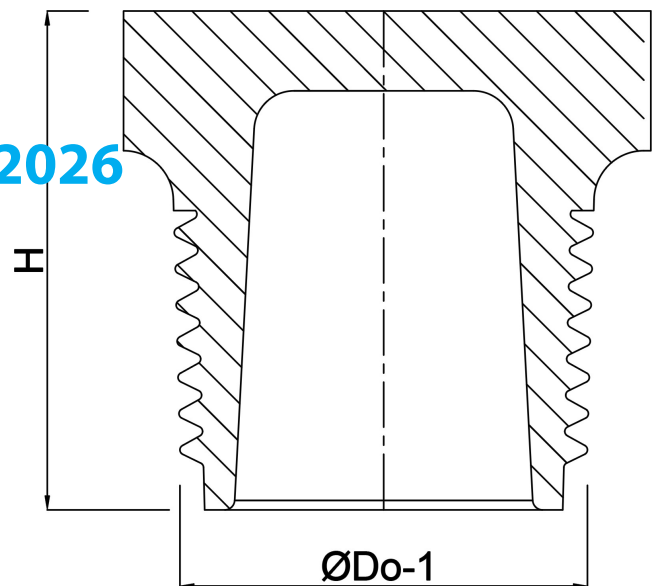

Plug PP 1" male thread 10bar grey (0330169)

TECHNICAL SPECIFICATIONS

Colour grey

Material PP

Connection male thread

Pressure 10 bar

Max. temp. 80 °C

Size 1"

DIMENSIONS

H 25 mm

ØDo-1 1"

Last modified date: 13/03/2026

Bosta UK Ltd.
Reflection House
Olding Road
Bury St. Edmunds
Suffolk
IP33 3TA
T +44 (0) 1284 716580
E enquiries@bosta.co.uk

<http://www.bosta.com>