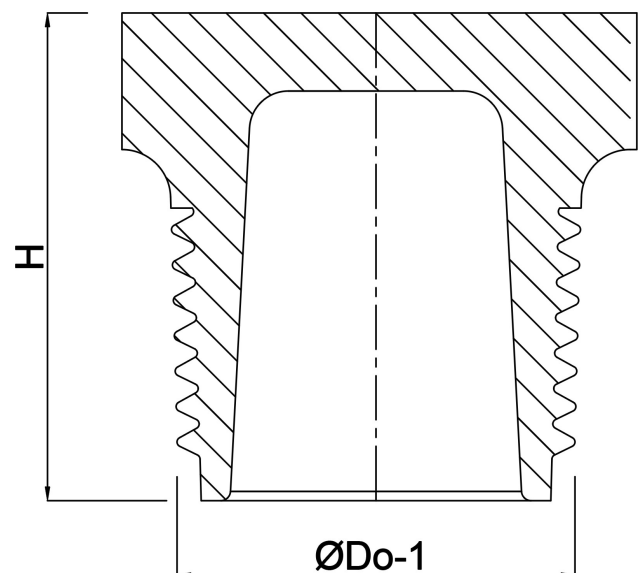

# TECHNICAL SPECIFICATIONS

Colour grey

Material PP

Connection male thread

Pressure 10 bar

Max. temp. 80 °C

Size 1"

## DIMENSIONS

H 25 mm

ØDo-1 1"

**Last modified date: 23/05/2026**

Bosta UK Ltd.  
Reflection House  
Olding Road  
Bury St. Edmunds  
Suffolk  
IP33 3TA  
T +44 (0) 1284 716580  
E [enquiries@bosta.co.uk](mailto:enquiries@bosta.co.uk)  
<http://www.bosta.com>