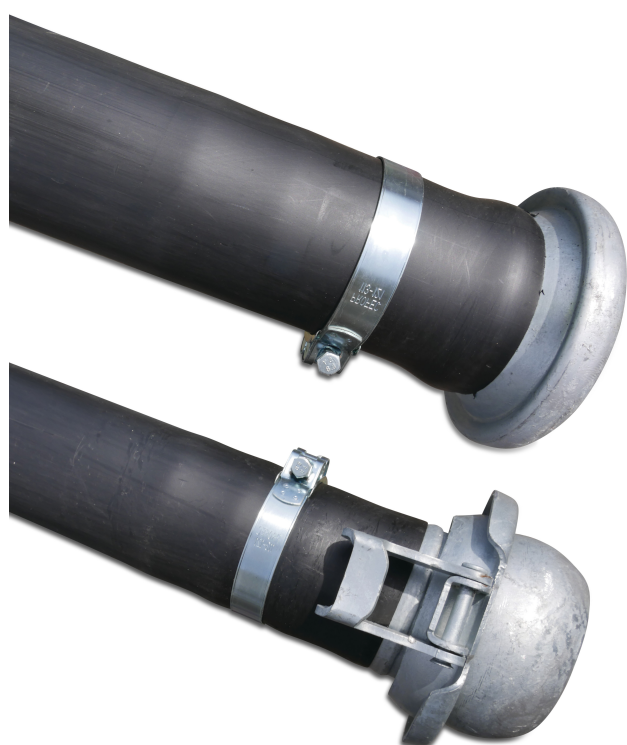

**Quick coupler pipe PE40  
regenerated 133 mm female  
part Bauer x male part Bauer  
6m type Bauer (7044120)**

# TECHNICAL SPECIFICATIONS

Type	Bauer
Material	PE40 regenerated
Connection	female part Bauer x male part Bauer
Length	6 m
Bending angle	15 °
Size	133 mm
Wall thickness	5.4 mm

**Last modified date: 27/05/2026**