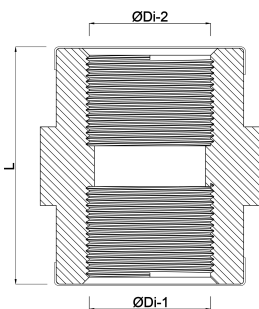

Profec Nr. 270 Socket brass 1" female thread 30bar (0710371)

TECHNICAL SPECIFICATIONS

Material	brass
Connection	female thread
Fitting nr.	Nr. 270
Size	1"
Max. temperature	120 °C
Pressure	30 bar
Max. temp.	120 °C

DIMENSIONS

F-1	37 mm
L	37 mm
ØDi-1	1 "
ØDi-2	1 "

Last modified date: 13/03/2026

Bosta UK Ltd.
Reflection House
Olding Road
Bury St. Edmunds
Suffolk
IP33 3TA
T +44 (0) 1284 716580
E enquiries@bosta.co.uk
<http://www.bosta.com>