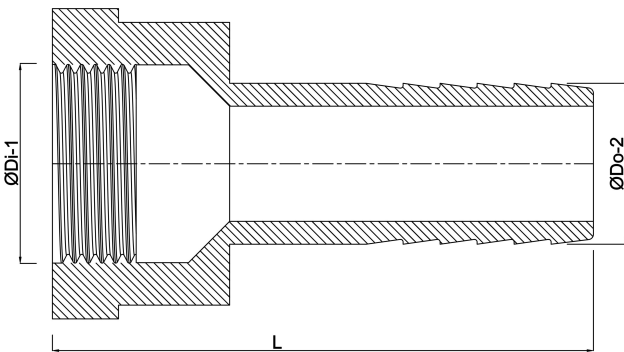

**Profec Barbed adaptor  
stainless steel 316 1 1/2" x 38  
mm female thread x hose tail  
50bar (0081264)**

# TECHNICAL SPECIFICATIONS

Material stainless steel 316

Connection female thread x hose tail

Pressure 50 bar

Size 1 1/2" x 38 mm

Spanner 55.5

## DIMENSIONS

L 87.5 mm

ØDi-1 1 1/2 "

ØDo-2 38 mm

Last modified date: 22/05/2026

Bosta UK Ltd.  
Reflection House  
Olding Road  
Bury St. Edmunds  
Suffolk  
IP33 3TA  
T +44 (0) 1284 716580  
E [enquiries@bosta.co.uk](mailto:enquiries@bosta.co.uk)  
<http://www.bosta.com>