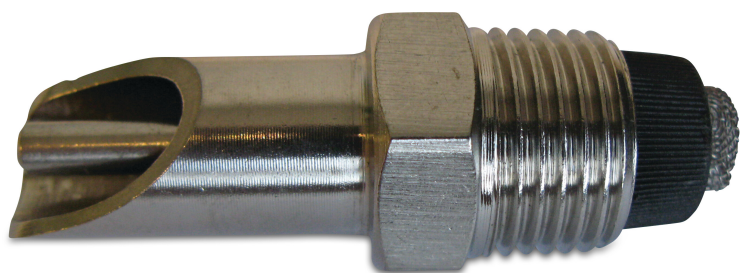

# Bite nipple stainless steel 1/2" male thread 69 mm (1200156)

# TECHNICAL SPECIFICATIONS

Material	stainless steel
----------	-----------------

Size	1/2"
------	------

Connection	male thread
------------	-------------

Length	69 mm
--------	-------

Pen	5 mm
-----	------