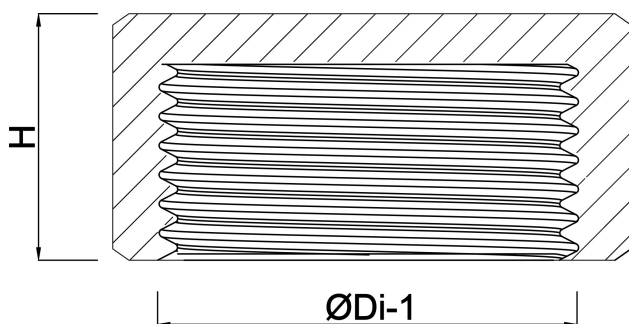

**Profec Nr. 300 Cap stainless  
steel 316 1 1/2" female thread  
16bar type octagon (0080707)**

# TECHNICAL SPECIFICATIONS

Material stainless steel 316

Connection female thread

Fitting nr. Nr. 300

Pressure 16 bar

Max. temp. 100 °C

Type octagon

Size 1 1/2"

## DIMENSIONS

H 25 mm

K-1 53 mm

ØDi-1 1 1/2"

**Last modified date: 22/05/2026**

Bosta UK Ltd.  
Reflection House  
Olding Road  
Bury St. Edmunds  
Suffolk  
IP33 3TA  
T +44 (0) 1284 716580  
E [enquiries@bosta.co.uk](mailto:enquiries@bosta.co.uk)  
<http://www.bosta.com>