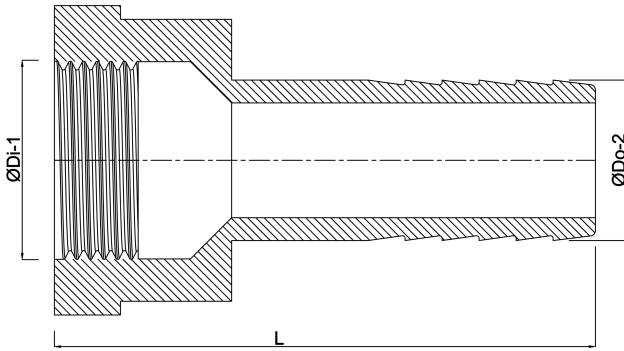

**Profec Hose tail 2/3 union  
adaptor PVC-U 1" x 25 mm  
female threaded nut x hose tail  
10bar grey (0100497)**

# TECHNICAL SPECIFICATIONS

Colour	grey
Material	PVC-U
Material seal	EPDM
Connection	female threaded nut x hose tail
Pressure	10 bar
Size	1" x 25 mm

# DIMENSIONS

F-1	10 mm
L	42 mm
L	56 mm
Lq-2	42 mm
ØDi-1	1 "
ØDo-2	25 mm

**Last modified date: 23/05/2026**

Bosta UK Ltd.  
Reflection House  
Olding Road  
Bury St. Edmunds  
Suffolk  
IP33 3TA  
T +44 (0) 1284 716580  
E [enquiries@bosta.co.uk](mailto:enquiries@bosta.co.uk)  
<http://www.bosta.com>