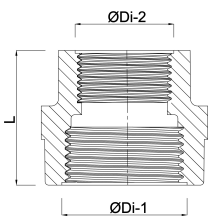

**Profec Nr. 240 Reducer socket
brass 2" x 1 1/2" female thread
30bar (0710323)**

TECHNICAL SPECIFICATIONS

Material	brass
Connection	female thread
Fitting nr.	Nr. 240
Size	2" x 1 1/2"
Max. temperature	120 °C
Pressure	30 bar
Max. temp.	120 °C

DIMENSIONS

L	47.5 mm
ØDi-1	2 "
ØDi-2	1 1/2 "
F-1	20 mm
F-2	28 mm

Last modified date: 05/10/2025

Bosta UK Ltd.
Reflection House
Olding Road
Bury St. Edmunds
Suffolk
IP33 3TA
T +44 (0) 1284 716580
E enquiries@bosta.co.uk
<http://www.bosta.com>