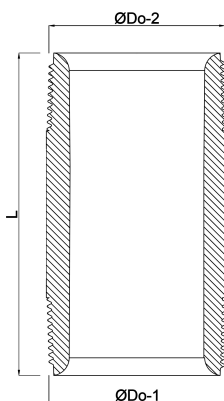

**Profec Nr. 23 Pipe nipple steel
black 1/2" male thread 16bar
200 mm (1162200)**

TECHNICAL SPECIFICATIONS

Material steel black

Connection male thread

DIN Standard DIN 2982

Fitting nr. Nr. 23

Pressure 16 bar

Size 1/2"

Length 200 mm

DIMENSIONS

L 200 mm

ØDo-1 1/2 "

ØDo-2 1/2 "

Last modified date: 14/03/2026

Bosta UK Ltd.
Reflection House
Olding Road
Bury St. Edmunds
Suffolk
IP33 3TA
T +44 (0) 1284 716580
E enquiries@bosta.co.uk
<http://www.bosta.com>