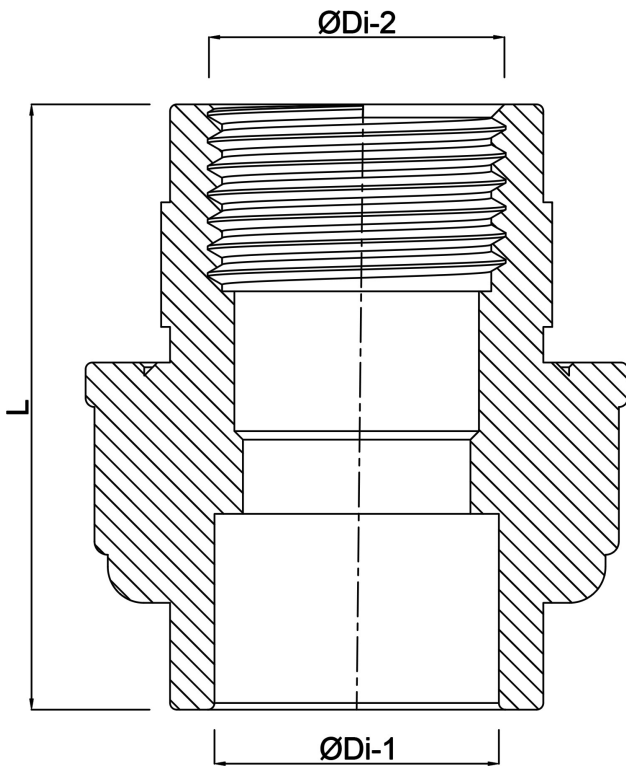

**VDL Union adaptor PVC-U 1  
1/4" x 40 mm female thread x  
glue socket 10bar grey type A  
(7002857)**

**V-L Van de Lande**

# TECHNICAL SPECIFICATIONS

Colour	grey
Type	A
Material	PVC-U
Material seal	EPDM
Connection	female thread x glue socket
Size	1 1/4" x 40 mm
Pressure	10 bar

# DIMENSIONS

F-2	23 mm
L	75 mm
ØDi-1	40 mm
ØDi-2	1 1/4 "

**Last modified date: 24/05/2026**

Bosta UK Ltd.  
Reflection House  
Olding Road  
Bury St. Edmunds  
Suffolk  
IP33 3TA  
T +44 (0) 1284 716580  
E [enquiries@bosta.co.uk](mailto:enquiries@bosta.co.uk)  
<http://www.bosta.com>