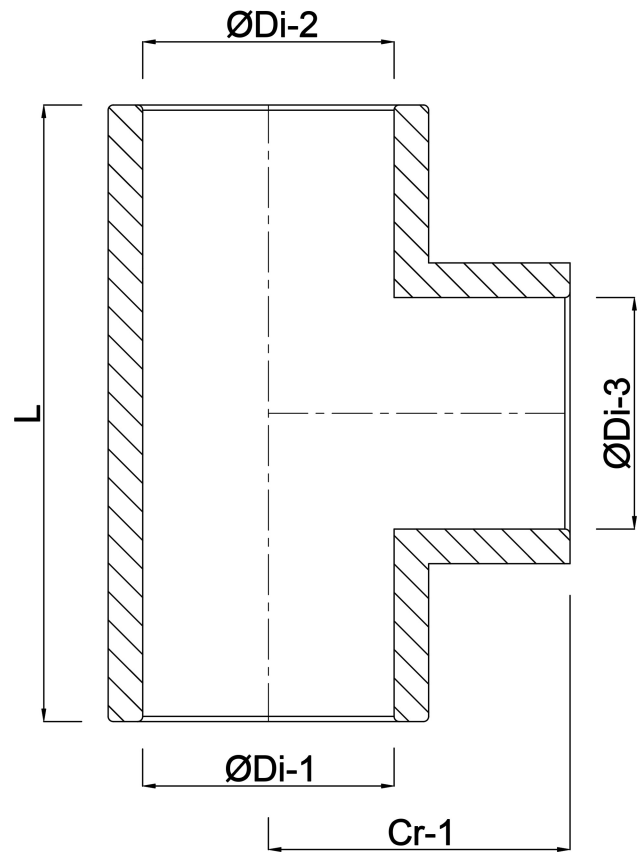

Profec T-piece 90° PVC-U 12 mm glue socket 16bar grey (0110250)

TECHNICAL SPECIFICATIONS

Colour grey

Material PVC-U

Connection glue socket

Size 12 mm

Pressure 16 bar

DIMENSIONS

Cr-1 19 mm

L 38 mm

ØDi-1 12 mm

ØDi-2 12 mm

ØDi-3 12 mm

β 90 °

Last modified date: 22/05/2026

Bosta UK Ltd.
Reflection House
Olding Road
Bury St. Edmunds
Suffolk
IP33 3TA
T +44 (0) 1284 716580
E enquiries@bosta.co.uk
<http://www.bosta.com>