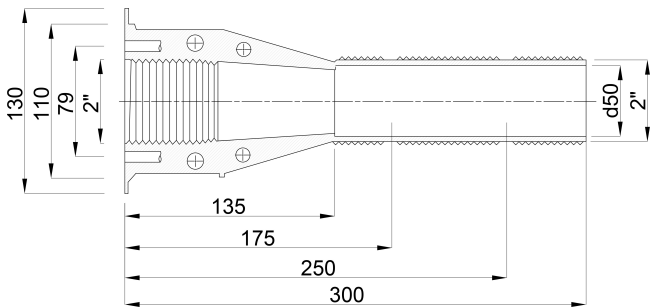

# Ocean Wall conduit ABS 2" male thread x female thread white 300 mm (7013562)

***ocean.***

# TECHNICAL SPECIFICATIONS

Colour	white
Material	ABS/stainless steel
Connection	male thread x female thread
Length	300 mm
Suitable for	liner and concrete pools
Size	2"

## DIMENSIONS

H	130 mm
---	--------

**Last modified date: 09/03/2026**

Bosta UK Ltd.  
Reflection House  
Olding Road  
Bury St. Edmunds

Suffolk  
IP33 3TA  
T +44 (0) 1284 716580  
E [enquiries@bosta.co.uk](mailto:enquiries@bosta.co.uk)  
<http://www.bosta.com>