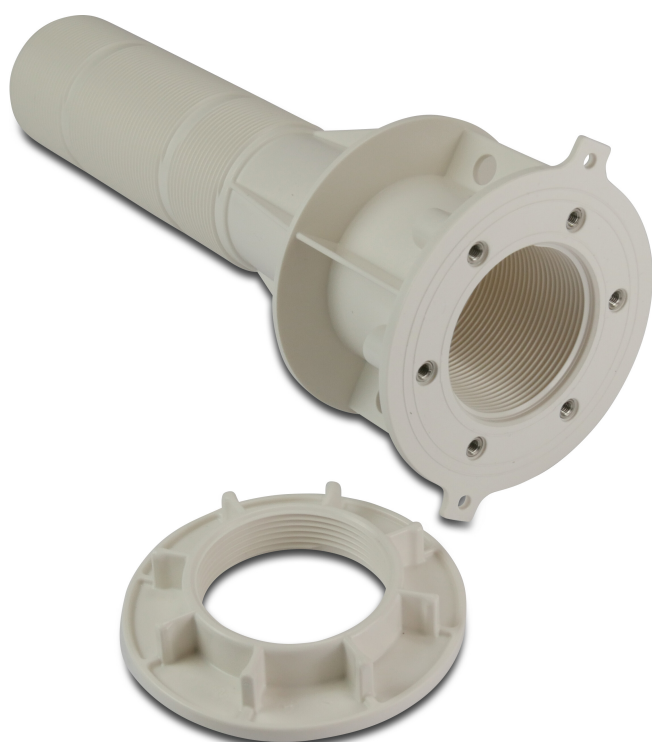

# Ocean Wall conduit ABS 2" male thread x female thread white 300 mm (7013562)

***ocean.***

# TECHNICAL SPECIFICATIONS

Colour	white
Material	ABS/stainless steel
Connection	male thread x female thread
Length	300 mm
Suitable for	liner and concrete pools
Size	2"