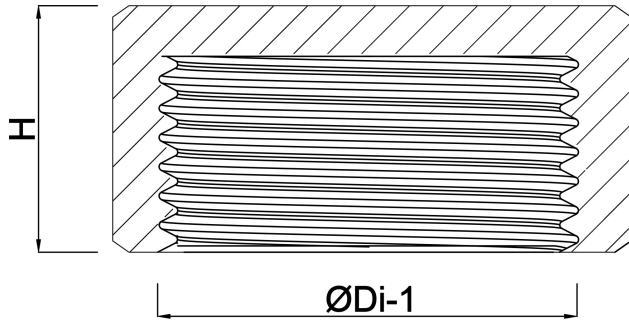

**Profec Nr. 300 Hexagon cap
cast iron galvanised 1 1/2"
female thread 25bar DVGW
(1030008)**

TECHNICAL SPECIFICATIONS

Material	cast iron
Surface treatment	galvanised
Approval	DVGW
Connection	female thread
Fitting nr.	Nr. 300
Temperature range	-20°C - 120°C
Pressure	25 bar
Size	1 1/2"

DIMENSIONS

F-1	23 mm
H	28 mm
K-1	55 mm
ØDi-1	1 1/2 "

Last modified date: 24/05/2026

Bosta UK Ltd.
Reflection House
Olding Road
Bury St. Edmunds
Suffolk
IP33 3TA
T +44 (0) 1284 716580
E enquiries@bosta.co.uk
<http://www.bosta.com>