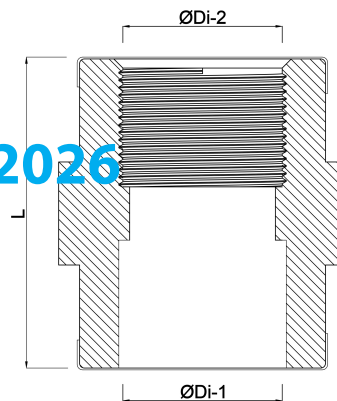

VDL Adaptor socket PVC-U 12 mm x 1/4" glue socket x female thread 16bar grey (0101320)

V-L Van de Lande

TECHNICAL SPECIFICATIONS

Colour	grey
Material	PVC-U
Size	12 mm x 1/4"
Connection	glue socket x female thread
Pressure	16 bar

DIMENSIONS

F-1	12 mm
F-2	12 mm
L	26 mm
ØDi-1	12 mm
ØDi-2	1/4 "

Last modified date: 14/03/2026

Bosta UK Ltd.
Reflection House
Olding Road

Bury St. Edmunds
Suffolk
IP33 3TA
T +44 (0) 1284 716580
E enquiries@bosta.co.uk
<http://www.bosta.com>