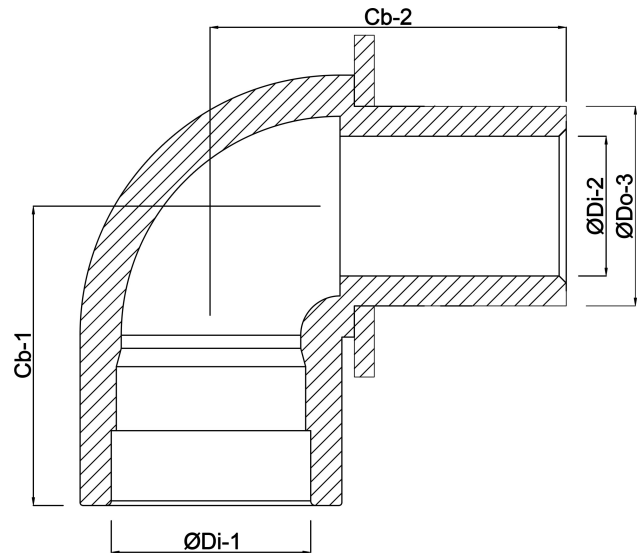

Profec Reducer elbow 90° PVC-U 40/50 mm x 50 mm glue socket/glue spigot x glue socket 10bar grey (0110097)

TECHNICAL SPECIFICATIONS

Colour	grey
Material	PVC-U
Connection	glue socket/glue spigot x glue socket
Pressure	10 bar
Size	40/50 mm x 50 mm

DIMENSIONS

Cb-1	47 mm
Cb-2	55.5 mm
ØDi-1	50 mm
ØDi-2	40 mm
ØDo-3	40 mm
β	90 °

Last modified date: 22/05/2026

Bosta UK Ltd.
Reflection House
Olding Road
Bury St. Edmunds
Suffolk
IP33 3TA
T +44 (0) 1284 716580
E enquiries@bosta.co.uk
<http://www.bosta.com>