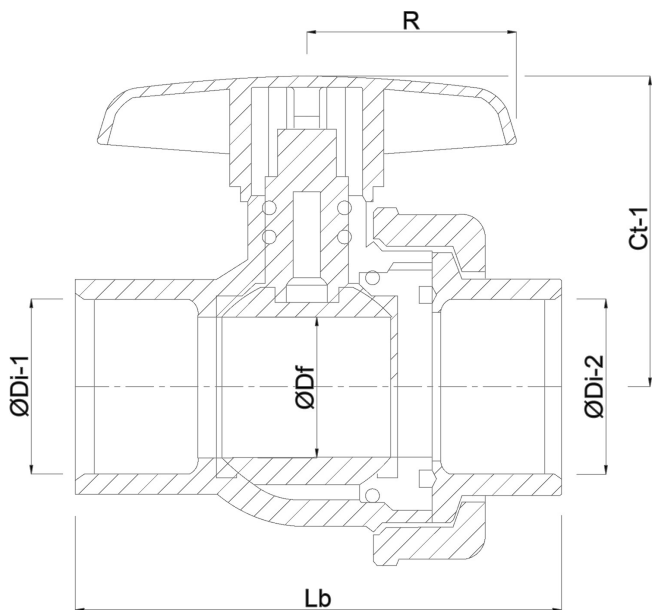

Material housing PVC-U

Material seal hytrel/EPDM

Connection female thread

Max. temperature 60 °C

Minimum medium temperature 0 °C  
(continuous)

Pressure 10 bar

Size 1 1/4"

DN 32

# DIMENSIONS

Ct-1 93 mm

Lb 116 mm

R 65 mm

ØDf 32 mm

ØDi-1 1 1/4 "

ØDi-2 1 1/4 "