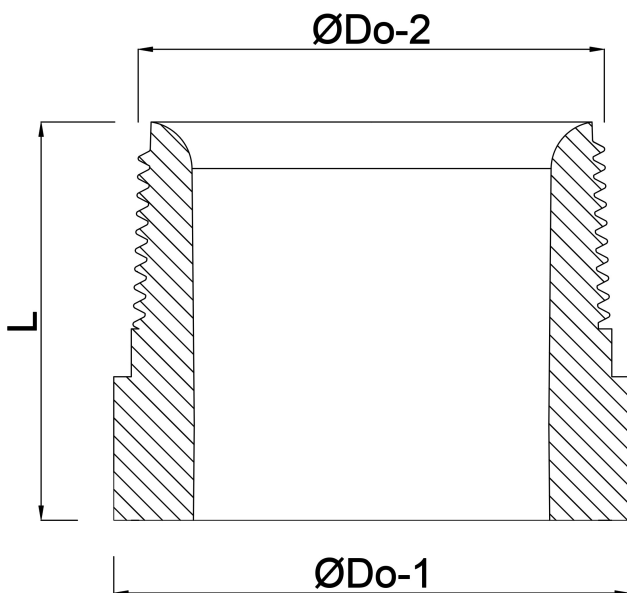

**Weld nipple steel 5" x 139,7
mm male thread x butt welding
15cm (0200573)**

TECHNICAL SPECIFICATIONS

Material	steel
Connection	male thread x butt welding
Size	5" x 139,7 mm
Length	15 cm

DIMENSIONS

L	150 mm
ØDo-1	139.7 mm
ØDo-2	5 "