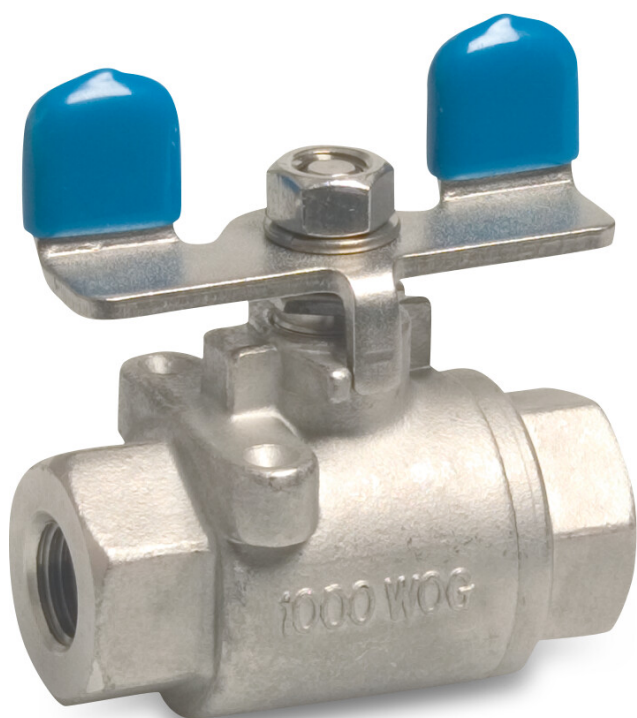

Profec 2-piece ball valve stainless steel 316 1" female thread 50bar (0090984)

TECHNICAL SPECIFICATIONS

Material stainless steel 316

Operation butterfly handle

Colour lever blue

Handle material stainless steel

Material seal PTFE

Connection female thread

Pressure 50 bar

Size 1"

DIMENSIONS

Ct-1 53 mm

F-1 16.5 mm

F-2 16.5 mm