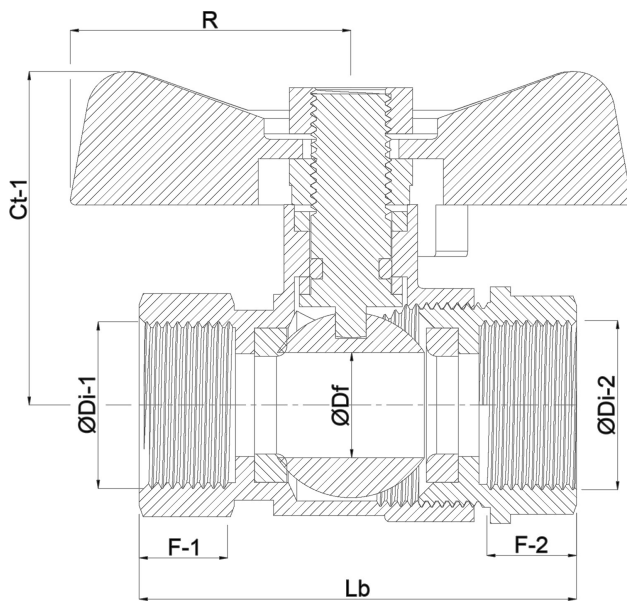

Profec 2-piece ball valve stainless steel 316 1" female thread 50bar (0090984)

TECHNICAL SPECIFICATIONS

Material stainless steel 316

Operation butterfly handle

Colour lever blue

Handle material stainless steel

Material seal PTFE

Connection female thread

Pressure 50 bar

Size 1"

DIMENSIONS

Ct-1 53 mm

F-1 16.5 mm

F-2 16.5 mm

Lb 75,2 mm

R 30 mm

ØDf 25 mm

ØDi-1 1 "

ØDi-2

1 "

Last modified date: 22/05/2026

Bosta UK Ltd.
Reflection House
Olding Road
Bury St. Edmunds
Suffolk
IP33 3TA
T +44 (0) 1284 716580
E enquiries@bosta.co.uk
<http://www.bosta.com>