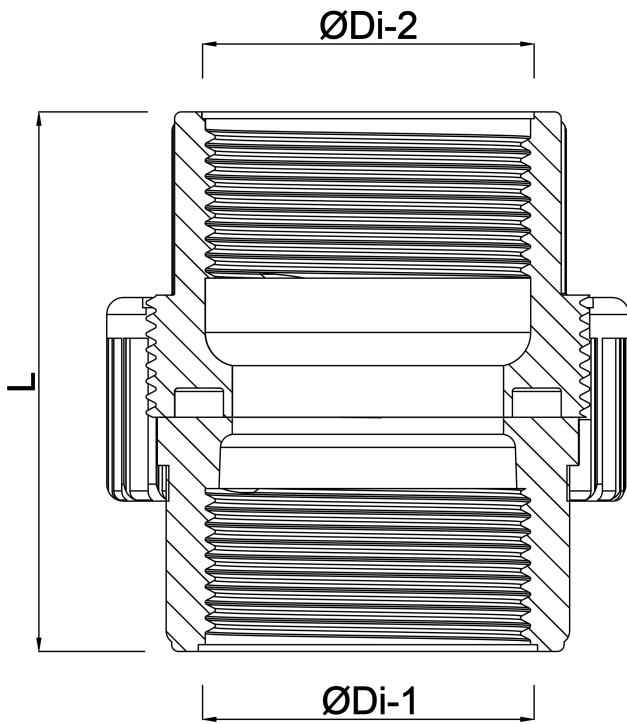

Union coupler PP 1/2" female thread 10bar beige (0330443)

TECHNICAL SPECIFICATIONS

Colour	beige
Material	PP
Connection	female thread
Pressure	10 bar
Size	1/2"
Outer ø	46 mm

DIMENSIONS

Do-n	46 mm
L	46 mm
ØDi-1	1/2 "
ØDi-2	1/2 "