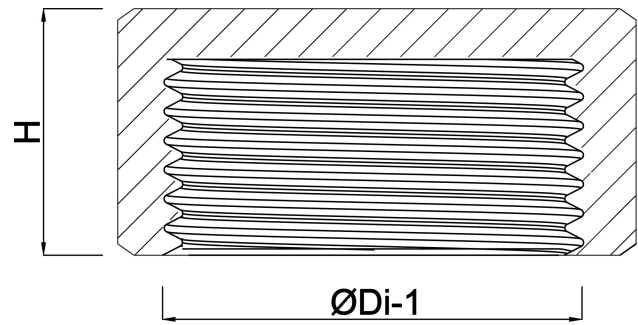

Cap PP 2" female thread 10bar grey (0330165)

TECHNICAL SPECIFICATIONS

Colour	grey
Material	PP
Connection	female thread
Pressure	10 bar
Max. temp.	80 °C
Size	2"

DIMENSIONS

F-1	27 mm
H	36 mm
K-1	72 mm
ØDi-1	2 "
ØDo-1	75.5 mm