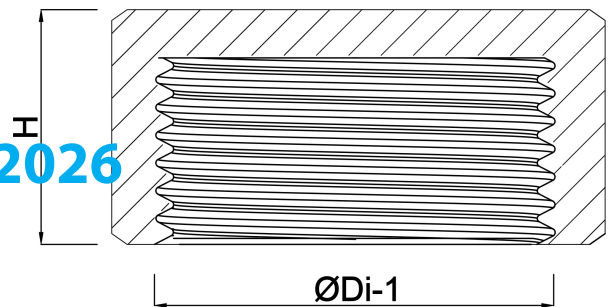

TECHNICAL SPECIFICATIONS

Colour	grey
Material	PP
Connection	female thread
Pressure	10 bar
Max. temp.	80 °C
Size	2"

DIMENSIONS

F-1	27 mm
H	36 mm
K-1	72 mm
ØDi-1	2"
ØDo-1	75.5 mm

Last modified date: 13/03/2026