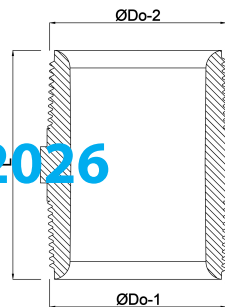

**Profec Nipple hexagonal PVC-U
2 1/2" male thread 10bar grey
(0110542)**

TECHNICAL SPECIFICATIONS

Colour	grey
Material	PVC-U
Connection	male thread
Pressure	10 bar
Size	2 1/2"

DIMENSIONS

F-1	26.5 mm
F-2	26.5 mm
K-1	78 mm
L	76 mm
ØDo-1	2 1/2 "
ØDo-2	2 1/2 "