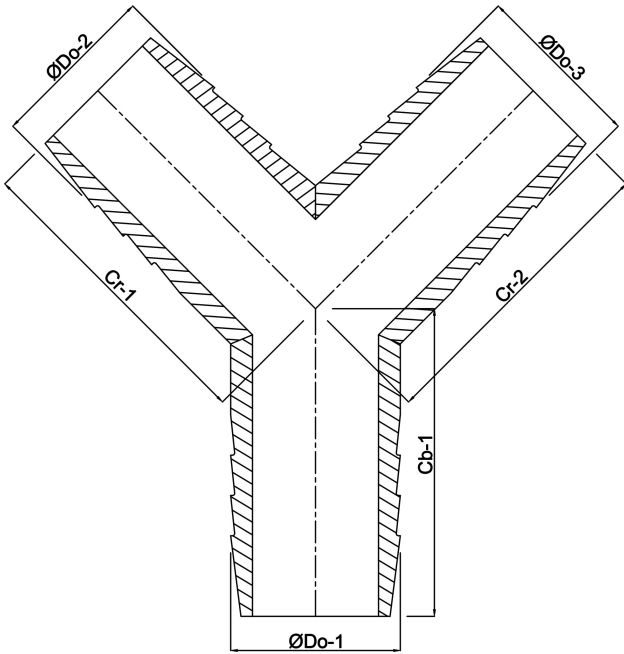

Hose tail Y-piece POM 19 mm
hose tail 10bar white (0440308)

TECHNICAL SPECIFICATIONS

Colour white

Material POM

Connection hose tail

Max. temperature 80 °C

Pressure 10 bar

Max. temp. 80 °C

Size 19 mm

DIMENSIONS

Cb-1 47.3 mm

Cr-1 42 mm

Cr-2 42 mm

ØDo-1 19 mm

ØDo-2 19 mm

ØDo-3 19 mm