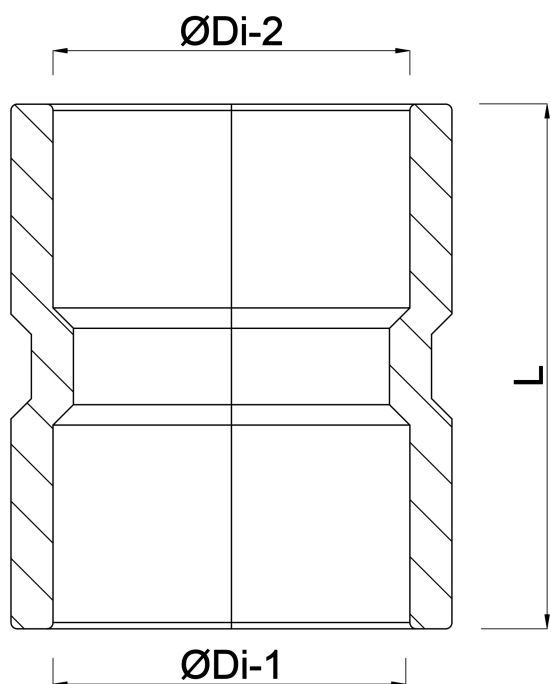

**Drainage socket PVC-U 32 mm
glue socket grey KOMO**
(7016219)

TECHNICAL SPECIFICATIONS

Colour	grey
Material	PVC-U
Connection	glue socket
Size	32 mm

DIMENSIONS

L 49.5 mm

ØDi-1 32 mm

ØDi-2 32 mm

Last modified date: 13/03/2026